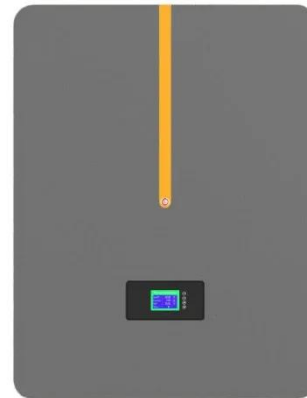

RUiXU 10-Slot Battery Cabinet - Pre-Assembled Storage Solution

The RUiXU 10-Slot Battery Cabinet is a pre-assembled, heavy-duty storage solution designed to securely house and organize up to ten server rack batteries. Built with durable steel and a powder ...