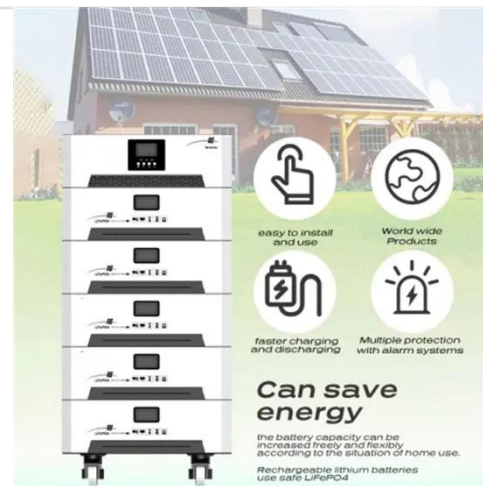

10kW off-grid bess cabinet used in subway stations

10kW off-grid bess cabinet used in subway stations

All in one BESS Cabinet PL-ESS-125/261

Pilot Integrated ESS is highly combined with LFP battery system, BMS, PCS, EMS, liquid cooling system, fire protection system, power distribution and other equipment inside the cabinet. Provide ...

LPSB48V400H
48V or 51.2V

BESS Cabinet

What Is a BESS Cabinet? A BESS cabinet is an industrial enclosure that integrates battery energy storage and safety systems, and in many cases includes power conversion and control systems. It is ...

WEG Battery Energy Storage System (BESS) , Renewable Energy ...

WEG's world class BESS solutions are capable of either co-location with variable renewable sources (PV or Wind) to reduce intermittency in supply, as well as stand-alone applications to address a host ...