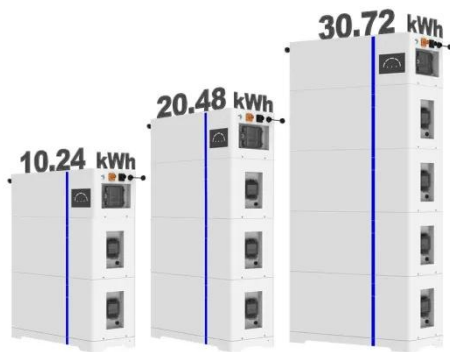

ESS

La formation pour lutter contre la pénurie de compétences

Le partenariat entre le SCAI (Sorbonne Université) et OpenClassrooms offre une formation IA unique. Alliez la flexibilité de l'e-learning à la rigueur académique pour maîtriser Python, ...

Code de connexion Instagram

A voir également: Entrez le code de connexion à 6 chiffres d'une application d'authentification. instagram Gmail connexion - Guide Code ascii - Guide Comment déverrouiller un ...