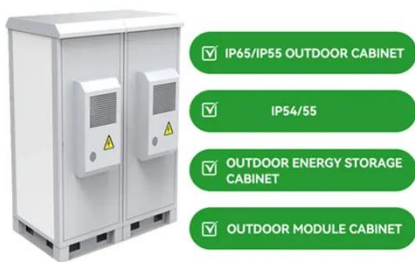

**northwest power storage cabinet,
1200mm deep , etrailer**

Find exactly what you're searching for in our extensive northwest power storage