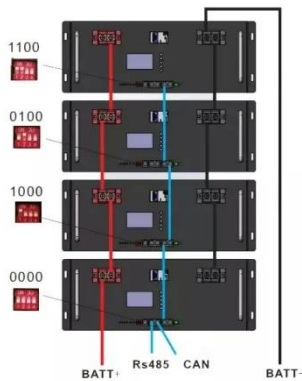

cabinet, 1200mm deep selection.