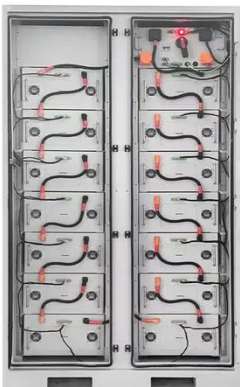

To Strive forward No Energy Waste