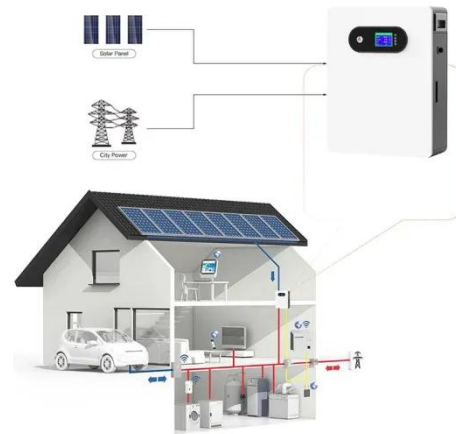

12v inverter 220 volt household inverter

12v inverter 220 volt household inverter

Solar Energy Equipment Manufacturer

The typical products are PV inverter, storage inverter, lithium battery pack and EV charger that are widely applied to household, industrial and commercial new energy systems.

Inverter 12v To 220v

CHENGSI 200 Watt Pure Sine Wave Power Inverter DC 12V to AC 220V or DC 24V to AC 220V Converter, for Home, RV, Truck, Off-Grid Solar Power Inverter, Maximum Power Output of 1500W

12v Inverter, 12v DC to 110v/220v AC Power Inverter , inverter

The modified sine wave inverter delivers 600-watt peak power and converts 12V DC from battery or car lighter to AC 110V or 220V household power. Come with a USB port, 12V to 110V inverter can be a ...

Amazon : 12 V To 220 Volt Inverter

High-Power 4000W DC to AC Power Inverter - 12V to 110V/220V Converter with Dual USB Ports, Universal AC Outlet, LED Display for Cars, Trucks, RVs, and Home Backup (Black, 220V)