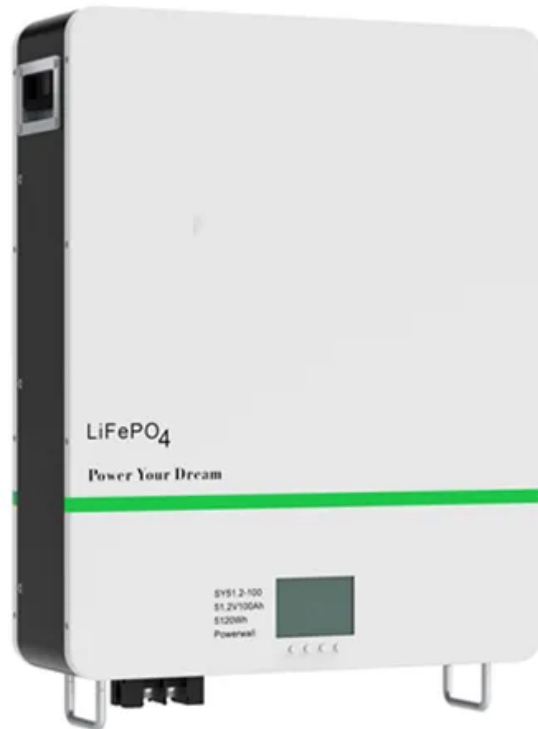

14kWh rhino lifepo4 battery

14kWh rhino lifepo4 battery

Big Battery 48V RHINO

The RHINO has 500 more watt-hours of capacity, has a 200% greater lifespan, utilizes LFP, the safer chemistry compared to NMC in the Powerwall 2, and is significantly more cost-effective.

48V White Rhino 14kWh Lithium Battery

The 48V 14 kWh LiFePO4 WRO is here and if you're looking to create a powerful solar or off-grid system, the RHINO is your answer. The RHINO is not only a mere 4 inches thick, allowing you to ...

RHINO 2 LiFePO4 Battery 48V 280Ah 14.34kWh

Enjoy pricing match and discounts on our RHINO 2 LiFePO4 Battery 48V 280Ah 14.34kWh.

48V 276Ah 14kWh

SKU: FWRHN-48140-G1 Voltage: 48V
Chemistry: LiFePO4 Charging Voltage
Range: 55.6 - 58.0 Max Charge Voltage:
58.8V Operating Voltage Range: 43 -
58.8V kWh Capacity: 14kWh Ah
Capacity: ...

BigBattery 48V Rhino - LiFePO4 - 276Ah - 14kWh Off Grid Battery ...

The RHINO is the thinnest and strongest wall-mounted battery on the market today. This battery is unmatched in terms of power density with 14kWh of capacity in only 4 in. of thickness.