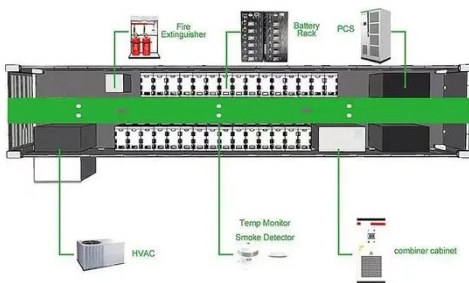

### Complete Guide to 5G Base Station Construction , Key Steps, ...

Explore how 5G base stations are built--from site planning and cabinet installation to power systems and cooling solutions. Learn the essential components, technologies, and challenges ...

### 5G Base Station Power Upgrade: Custom Rectifier Module Solutions

...

Upgrade 5G base station power in outdoor, indoor, and shared cabinets with custom rectifier module solutions for efficient, scalable, and reliable performance.

### Power Supply for 5G Infrastructure , Renesas

Renesas' 5G power supply system addresses these needs and is compatible with the -48V Telecom standard, providing optimal performance, reduced energy consumption, and robust operation in high ...

## 5g base station communication cabinet

5G intelligent power cabinets are widely used in communication base stations. They are composed of cabinets, embedded switching power supplies, backup lithium iron phosphate batteries, ...