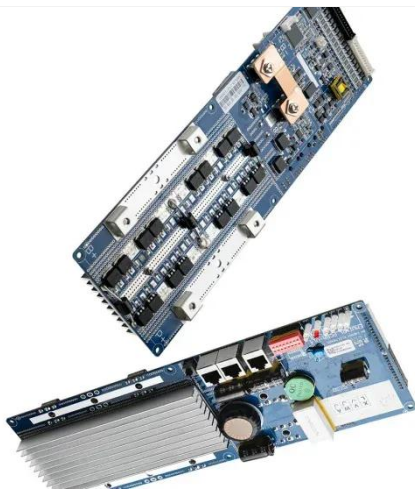

5g Tower Base Station Support Customization Battery Power ...

Cell towers, business parks, campuses, data centers, strip malls, sports stadiums, oil fields, wind farms, solar fields, lift stations, utility sub stations and traffic systems all rely on our ...

Base Station Energy Cabinet

The Base Station Energy Cabinet is a fully enclosed, weather-resistant telecom energy cabinet designed to provide reliable power distribution and battery backup for outdoor communication