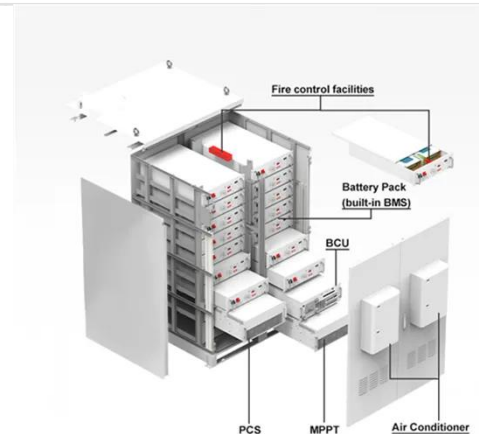

150 Watt Pure Sine Wave Power Inverter, 24V DC to 220V AC

Featuring high-end chips and MOSFETs with multiple intelligent protections. Aluminum housing ensures efficient heat dissipation and durability. Compatible with 110V or 220V power sources, 150W pure ...