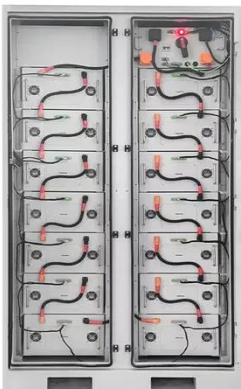

To Strive forward No Energy Waste