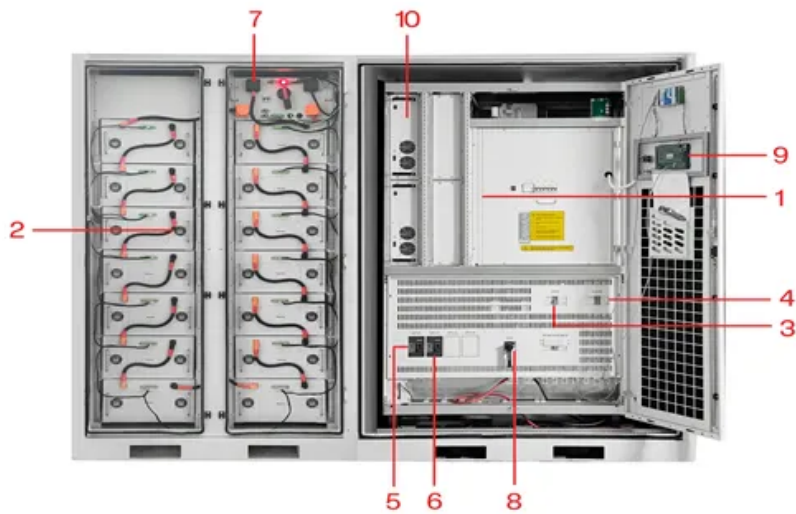

24v 1500w inverter output power

- | | | | |
|---|---------------------------|----|---------------------------|
| 1 | PCS Module | 6 | OPV2 side circuit breaker |
| 2 | Battery room | 7 | High Volt Box |
| 3 | Grid side circuit breaker | 8 | BAT side circuit breaker |
| 4 | Load side circuit breaker | 9 | LCD display screen |
| 5 | OPV1 side circuit breaker | 10 | MPPT |