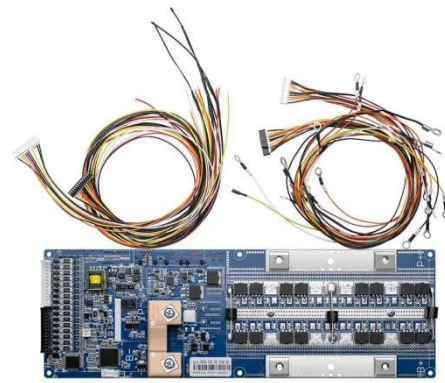

6603667, Battery Energy Storage Systems (BESS): Safe and ...

The Cummins fully integrated BESS solution comes in two architectural designs: a 10-foot container and a 20-foot high cube container, including the isolation transformer and power conversion system.