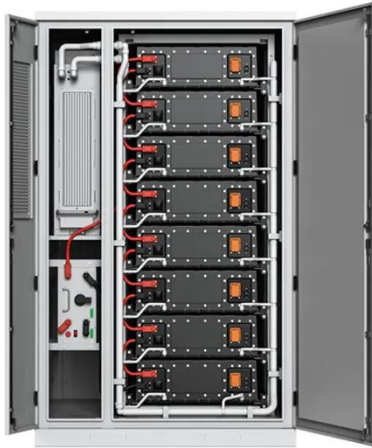

30kW Communication Power Supply Cabinet 2026 Model

30kW Communication Power Supply Cabinet 2026 Model

30KW 2026 CAN Protocol Communication AC to DC EV Charging ...

Supplier highlights: This supplier mainly exports to the United States, Sweden, and Lithuania with a positive review rate of 100.0% Shipping fee and delivery date to be negotiated. Chat with supplier ...

Liebert APM30-300kW-brochure.cdr

It is suitable for small and medium businesses with the attitude to grow fast: thanks to its architecture that enables the UPS system capacity to start as low as 30kW which can grow with the business up ...

Galaxy VS , Schneider Electric USA

The Schneider Electric Galaxy VS is a highly efficient, easy-to-deploy, modular three-phase uninterruptible power supply ideal for critical IT and industrial facilities.

30kw 6U High Efficient Telecom Power System Rack Mount Telecom Power

The 30kW DC rack power system provides a high-capacity, resilient DC power solution designed specifically for telecommunications infrastructure, data center operations, and industrial applications ...