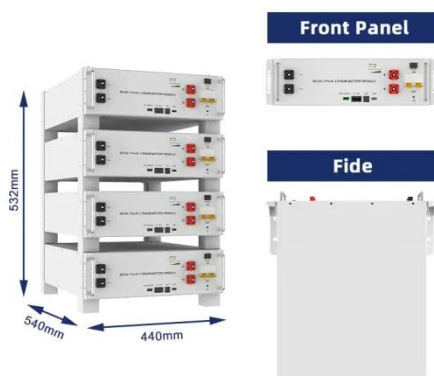

30000 Watt DC Solar Inverters

The Sol Ark 30K-3P-208V-N is a 30,000 watt (30kW) three-phase 208Vac output and 97.5% efficiency hybrid inverter that works grid-connected or off-grid for most commercial installations.

15-30kW Solis Three Phase Low