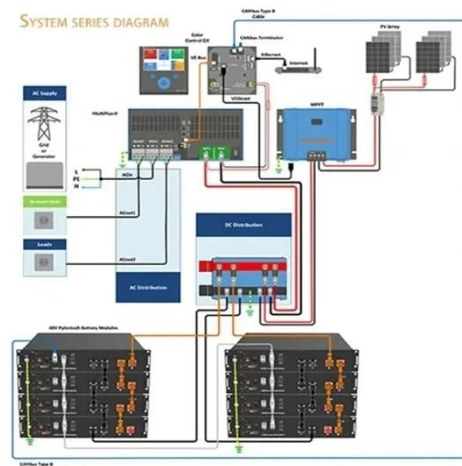

Telecom Enclosures , Cube ...

Charles Universal Broadband Enclosures (CUBE) are constructed to withstand the elements and provide superior protection for active electronics in all environments.

Outdoor Telecom Cabinets & Enclosures , NEMA-Rated

Whether you're planning a single installation or a large-scale network deployment, we deliver BABA-compliant outdoor telecom enclosures built to perform and engineered to last.

Outside Plant Enclosures (OSP) , Moore

Available in various sizes, standard dimensions are 30"W x 44"H x 16"D. The Moore MCCES Series of Environmental Enclosures are configurable, outdoor environment communication enclosures

...