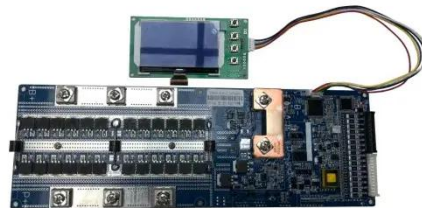

4000W PURE SINE WAVE POWER INVERTER OFF GRID SOLAR ...

Used once to test solar panel equipment so it's like new. Connection cables sold in separate listing.