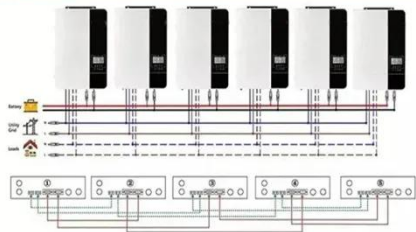

4000W PURE SINE WAVE POWER INVERTER OFF GRID SOLAR ...

Used once to test solar panel equipment so it's like new. Connection cables sold in separate listing.