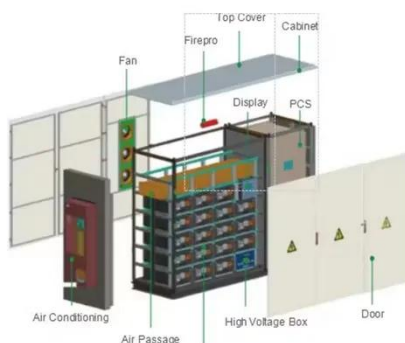

500kW 1MWh Microgrid Industrial Battery Energy Storage System

ESS-GRID FlexiO is an air-cooled industrial/commercial battery solution in the form of a split PCS and battery cabinet with 1+N scalability, combining solar photovoltaic, diesel power ...