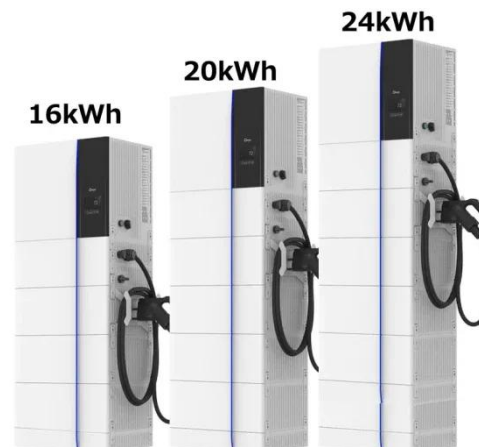

Commercial and Industrial Energy Storage Cabinet BESS , Anern

Key Features of 215KWH Cabinet Type High-Voltage Lithium Battery Power Storage System Wide Applicability: Compatible with standalone energy storage stations, commercial/industrial user-side ...