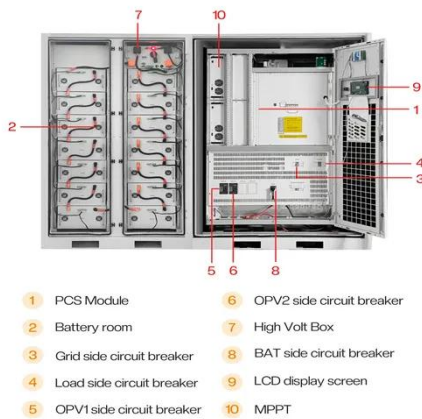

Military & Industrial Servers

Our rugged servers and workstations deliver high-performance computing, data storage and cyber protection for seamless, real-time communications and networking, weapons control, situational ...