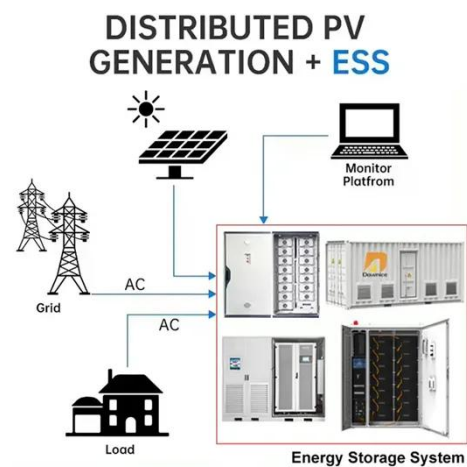

Advanced Solar Hybrid System for Homes in Germany: GSL 40KWH ...

We are thrilled to announce the installation of a cutting-edge solar hybrid system in Germany on December 5th, 2021. This innovative system features the GSL ENERGY 16KVA Hybrid ...