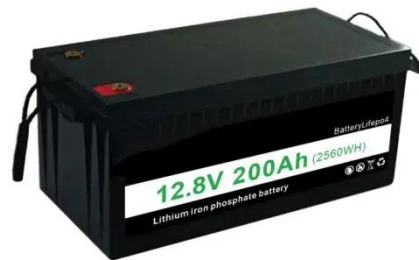

Storz Power 10342 40kWh Indoor Floor Mount Cabinet

Shop Storz Power 10342 40kWh Indoor Floor Mount Cabinet online or call us, Solarflexion, at 800-942-2424 for your solar needs.