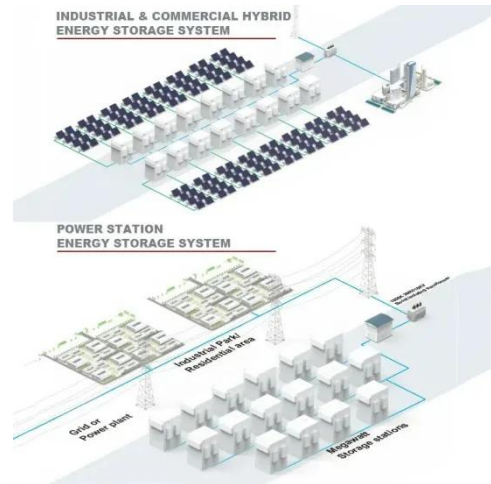

450W Solar Panels , Eco Solar Kits

High-efficiency 450W solar panels for small homes, cabins, and solar power for shed installations. Get reliable output, easy mounting, and strong ROI for off-grid or grid-tied setups.

Modular design,
unlimited combinations in parallel
BUILT-IN DUAL FIRE PROTECTION MODULE

Tanfou 450 watt pv modules mono 450w solar panel for home ...

450W solar panel features 1) Nominal 36V DC for standard output. 2) High efficiency. 3) Outstanding low-light performance. 4) High transmission tempered glass. 5) Rugged design to ...

Enphase Off-Grid Solar Kit

Discover our Enphase Off-Grid Solar Kit featuring premium Talesun 450W panel, IQ8 + microinverter, and Enphase IQ Battery 10C. Perfect for DIY enthusiasts,

this high-efficiency system ensures reliable ...