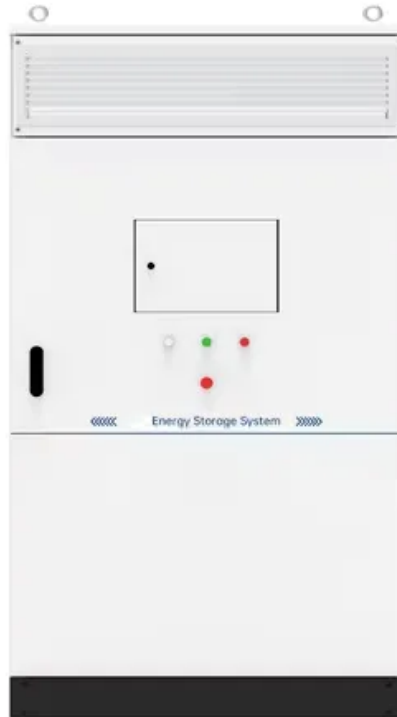

500kW Data Center Cabinet for Steel Plants

500kW Data Center Cabinet for Steel Plants

Account Management , OpenSea Help Center

Account Management Learn how to create an account, set up your wallet, and what you can do on OpenSea 18 articles