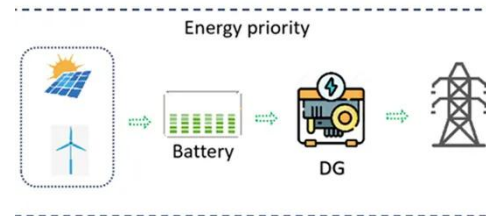

Prefabricated IT Data Hall, 500kW, 97 Racks, Perimeter CW Cooling ...

Prefabricated Modules are designed and built to precise specifications in a controlled factory environment and utilize DCIM software which results in improved reliability and a more predictably ...