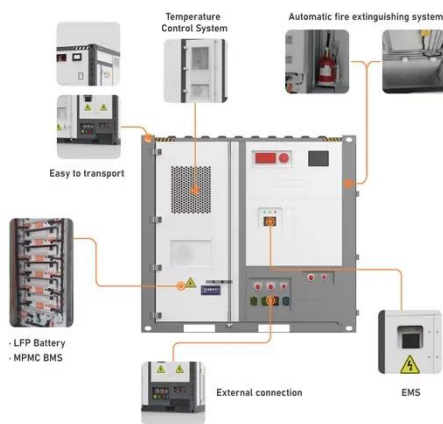

powerful and simple solution for intelligent energy management. Forget complex installations and ...

Bing's "Related Searches" Option: How Many People Are Using it?

I wonder how many people are using Bing's "Related Searches" feature to refine their original search query and find our clients' websites? It's relatively easy to find out, all you need to know is what to ...

Blog Oficial do

Descubra as últimas notícias da empresa, perfis de criadores e artistas, análises sobre cultura e tendências e insights dos bastidores no Blog Oficial do