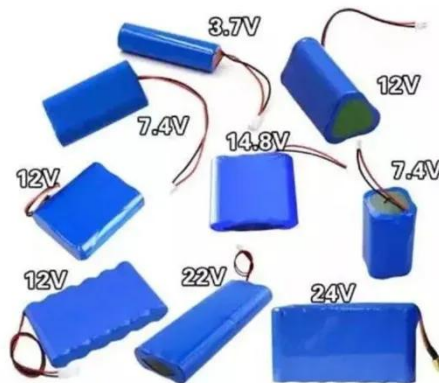

Solar Panels at Tractor Supply Co.

Solar Panels at Tractor Supply Co. Buy online, free in-store pickup. Shop today!

Solar Panel Global Database, ENF Photovoltaic Directory

A global solar panel directory with advanced filters that lets you review and compare panels. Pictures, datasheets,