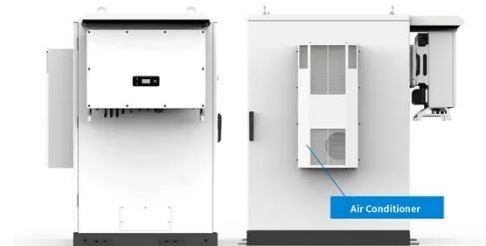

### WAAREE (Pack of 31) Bi-55-540 Watt Dual Glass Bifacial Mono

Featuring dual glass construction and bifacial Mono PERC technology, this panel captures sunlight from both sides for increased energy output. Its 144 half-cut cells enhance ...