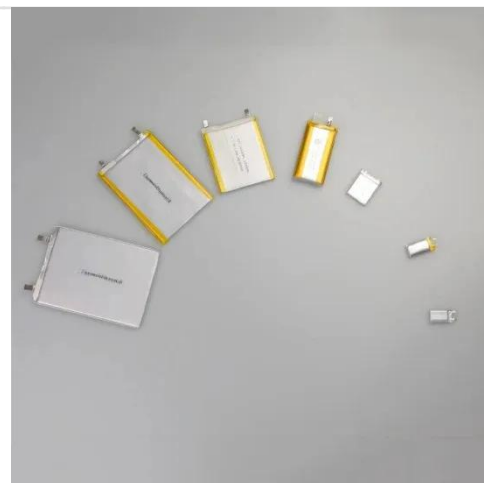

5MWh Energy Storage Container System

The HJ-G0-5000F is a 5 MWh lithium iron phosphate (LFP) energy storage system, designed for reliability in harsh environments. With LFP 3.2V/314Ah cells, $\leq 3\%$ self-discharge, and $\leq 5\%$ SOC ...