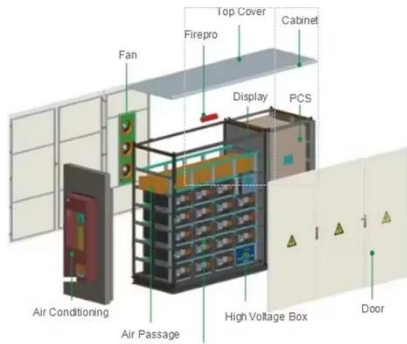

designed for utility-scale grid stability and backup.

Mononucleosis (glandular fever)

Mononucleosis, often called glandular fever, mono or the kissing disease, is a common illness, especially among teens and young adults. What causes mono and how do you get it? Mono ...