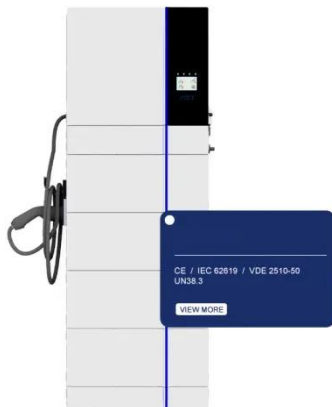

Mononucleosis (Kissing Disease): Symptoms and Treatment

Mononucleosis is an infectious illness that's usually caused by the Epstein-Barr virus (EBV). It's also called mono or "the kissing disease." It's commonly spread through saliva. You can ...