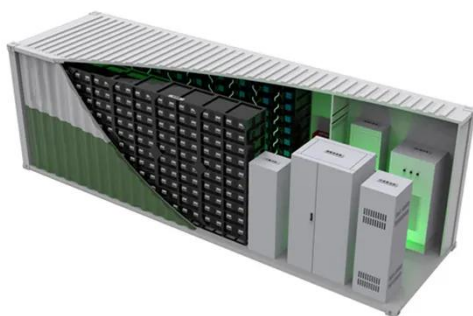

### Telecom Enclosures , Outdoor Telecom Cabinet , Telhua

Telhua's 15U outdoor active cabinet with fans integrates Ethernet switches with fiber ports for high-density, reliable telecom deployments. IP55-rated, compliant with IEC/TIA/EIA standards.

### Mts9510A-Hx2005 5g Telecom Heat Insulation AC Cooling Enclosure

Designed to house a variety of communications equipment, CUBE customers take advantage of our engineering and factory integration for complete turn-key solutions. The CNTCE