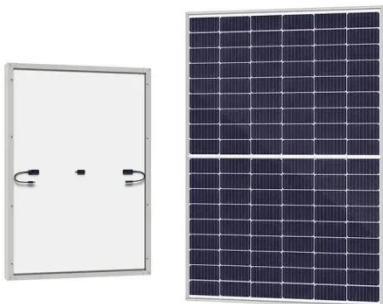

220V Power Inverters , 220 Volt Inverter , SamStores , Transformers

At SamStores, we offer exclusive range of transformers, converters & adapters. Simply plug the 220 volt power inverter where AC power is not available and it will work opposite of a rectifier.

60V to 220V Inverter: Key Applications and Benefits for Modern Power

Discover how a 60V to 220V inverter