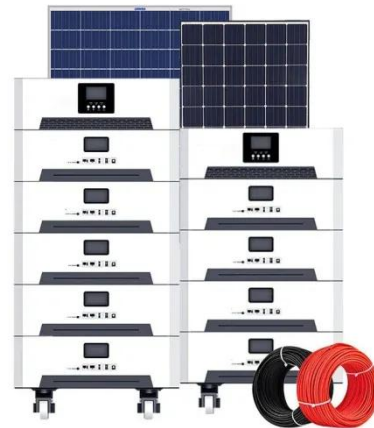

Cabinet

Designed to exceed IFC24 fire-containment standards, it enables secure storage of bulk, damaged, or prototype batteries without the need for a separate fire-rated room. Lightweight, mobile, and field ...

Industrial Battery Cabinets , Backup Power Products , Alpine

Alpine Power Systems engineers and builds customized battery cabinets and enclosures for critical power applications, for utility, telecom, CATV, data center and other applications.

C & D Technologies , Stationary Battery Cabinets

From the industry leader in data center backup batteries, C& D now offers a configurable cabinet solution. In addition to our premium, reliable stationary batteries, we carry a full line of well ...