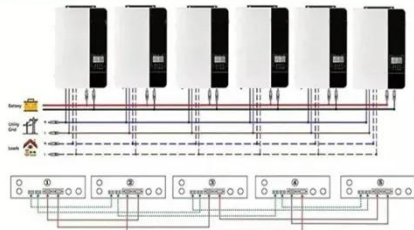

Parallel (Parallel operation up to 6 unit (only with battery connected))