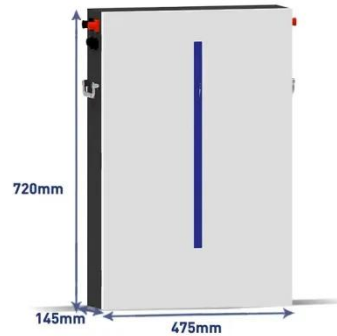

we can provide customer-made service with OEM and on-site installation comprehensive support, and after-sales

...