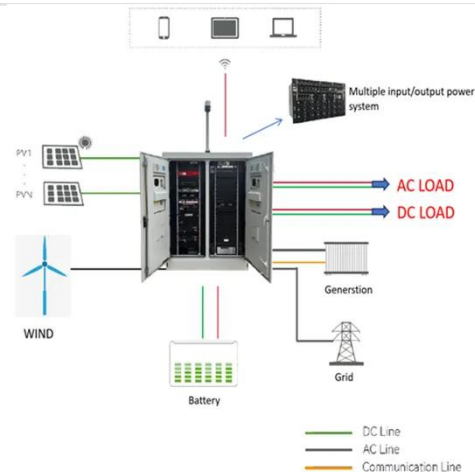

The 7 Best Portable Power Stations for Outages and Outings

Bring big backup power with you with these expert-recommended portable power stations, which can store enough power to charge electronics, appliances, and more.