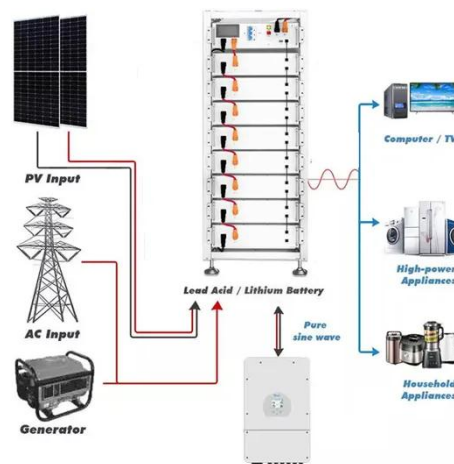

LZY Energy Storage Products

LZY Energy photovoltaic water pumping system delivers efficient, automated, diesel-free irrigation in remote areas. This low-voltage power distribution enclosure is designed to provide safe management ...