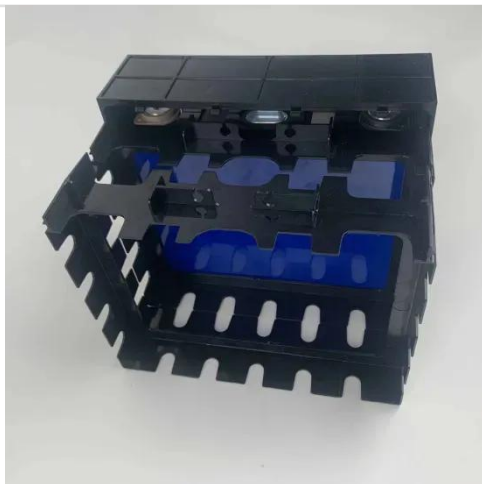

BANJI MOBILE OFF GRID ENERGY STORAGE CABIN MANUFACTURER

Feature highlights: This 220V Portable Mobile Digital Power Supply is designed for outdoor emergency energy storage, featuring a lithium battery with a capacity range of 252WH-756WH and power ...

Contact Us