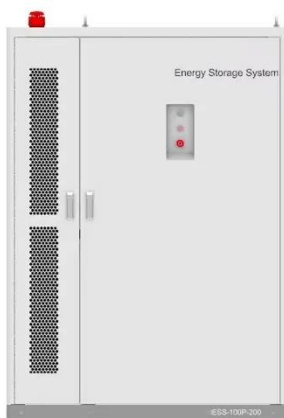

Outdoor Power Cabinet , Power Cabinet , NPX06-H1

LongXing outdoor power cabinet provides flexible size options, offers the ideal enclosure solution to build the whole base station inside.