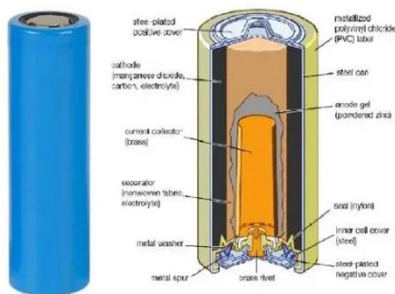

BASE STATION EQUIPMENTS & CABINETS

At ALZ TECHNICAL DMCC, we provide robust outdoor telecom power systems designed to ensure continuous power for remote and demanding environments.

ESS