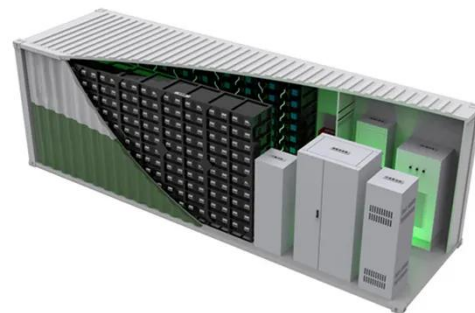

Base station power supply cabinet for Thai communication network type

Base station power supply cabinet for Thai communication network

Telecom Base Station Power System Solution

In order to ensure the continuity and efficiency of communication services, the power system of telecommunications base stations needs to have high reliability, stability and high efficiency to meet ...

Communication Base Station Backup Battery

When natural disasters cut off power grids, when extreme weather threatens power supply safety, our communication backup power system with intelligent charge/discharge management and military ...

Outdoor Power Cabinet , Power Cabinet , NPX06 ...

LongXing outdoor power cabinet provides flexible size options, offers the ideal enclosure solution to build the whole base station inside.

Telecom Power System

The Base Station Energy Cabinet is a fully enclosed, weather-resistant telecom energy cabinet designed to provide reliable power distribution and battery backup for outdoor communication networks.

Pole-type base station energy cabinet