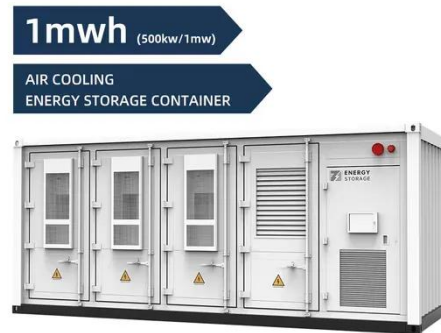

Outdoor Cabinet incorporates tailored air conditioners that will keep even the most sensitive electronics functioning in extreme environments. Material: SPCC, stainless steel, galvanized steel or as ...