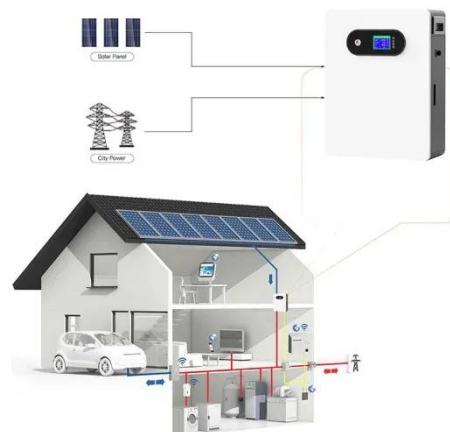

## Base station using Podgorica IP55 outdoor cabinet 350kW

---

### IP55 TELECOM BASE STATION OUTDOOR INTEGRATED ...

The base station power cabinet is a key equipment ensuring continuous power supply to base station devices, with LLVD (Load Low Voltage Disconnect) and BLVD (Battery Low Voltage Disconnect)

### Outdoor Base Station Cabinet

The Outdoor Base Station Cabinet is a robust and weatherproof telecom cabinet engineered to house communication, power, and battery equipment in outdoor environments.

### IP55/IP65 Outdoor PV Inverter Cabinet with Integrated Distribution

With robust protection (IP55/IP65), it ensures reliable operation in remote, off-grid environments. Ideal for solar-powered telecom base stations, microgrids, and renewable energy storage sites.