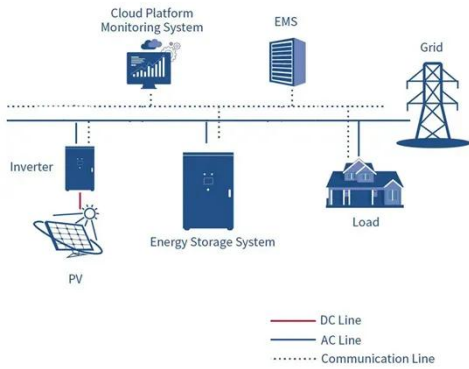

discharge cycles, ensuring consistent power delivery. Featuring a high compatibility BMS, it enables seamless

...

125kVA/215kWh BESS Air-Cooling Outdoor Energy S

The 125kVA/215kWh Air-Cooling Outdoor BESS Cabinet integrates a high-safety LiFePO4 battery system, 125kVA PCS, and intelligent BMS in a compact outdoor cabinet. With IP54 protection and air ...

Outdoor IP54 Solar Energy Storage Battery Cabinet AC/DC ...

Outdoor IP54 Solar Energy Storage Battery Cabinet AC/DC 250kwh, 500kwh, 1mwh, 2mwh 6000 Cycles All in One Commercial Lithium Battery Bess Container, Find Details and Price ...

Sunpal BESS Outdoor Cabinet Storage 100KW 100KWh 50kva All in One Solar

EMS-- Manage your battery efficiently and extend its service life; 7. Outdoor waterproof cabinet, IP54 waterproof,