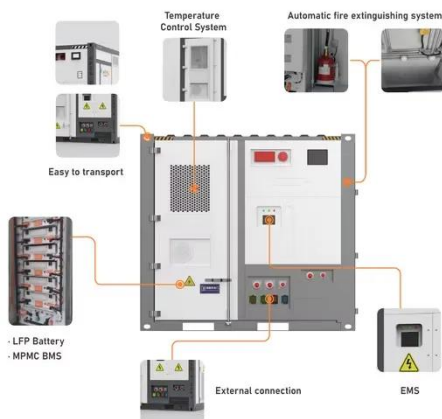

Batch Procurement of IP55 Communication Power Supply Cabinets for Bridges

Batch Procurement of IP55 Communication Power Supply Cabinets for

Outdoor Telecom Cabinet & Telecom Power System

China leading provider of Outdoor Telecom Cabinet and Telecom Power System, ESTEL (GUANGDONG) TECHNOLOGY CO., LTD. is Telecom Power System factory.

Direct Factory Supply IP55 New Outdoor Comprehensive Power

At the same time, the cabinet also supports side/back bidirectional expansion, flexibly adapting to different device capacity requirements, facilitating smooth expansion and rapid deployment.

MTS9000A Integrated Cabinet IP55 Waterproof Telecom Outdoor ...

With a high-density and integrated design, one cabinet supports a maximum of 36 kW and 600 Ah, effectively replacing multiple cabinets. This simplifies site deployment as well as helping to reduce ...