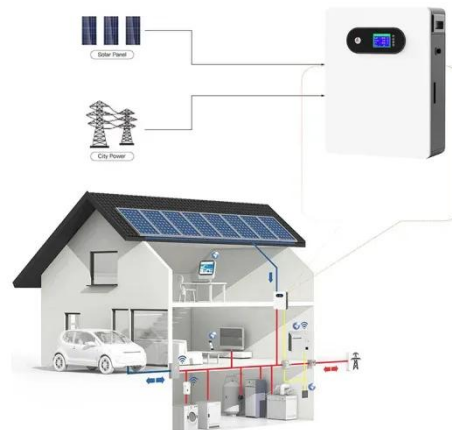

If my hotmail account is registerd in my google account is my ...

As you can see in the attached photo, my hotmail address is linked to my gmail address. Does that mean that my hotmail account is now a Google product instead of hotmail?