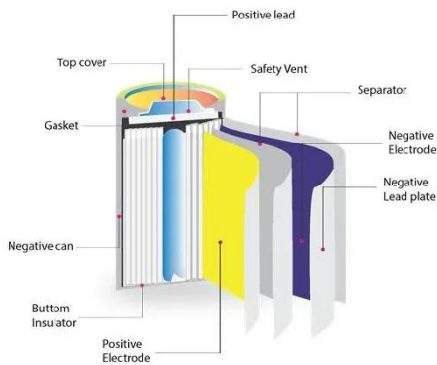

controller, and full roof mount hardware with wiring accessories for an easy installation. The ...