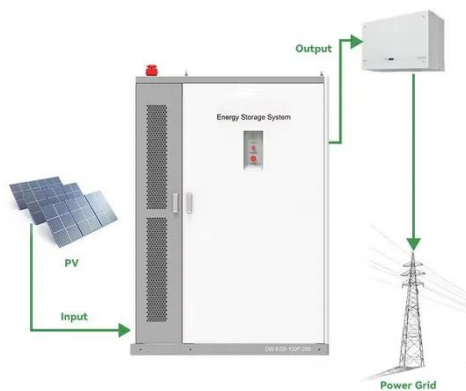

British solar container lithium battery inverter

Overview

Delivering 10,000W of rated power output, this rugged pure sine wave hybrid inverter is capable of pairing with either GEL or LI batteries. Dual MPPTs provide 99% efficiency. Provides 120V and 220V output power. We have a range of modular off grid container, (or other) based power supplies. While our systems have been specifically developed for containerised off grid power. RPS supplies the shipping container, solar, inverter, GEL or LiFePo battery bank, panel mounting, fully framed windows, insulation, door, exterior + interior paint, flooring, overhead lighting, mini-split + more customizations! RPS can customize the Barebones and Move-In Ready options to any design. Selecting the right inverter for lithium battery applications is one of the most critical decisions when designing a modern energy system. Whether you are building a residential solar setup, a commercial backup power solution, or a mobile energy system for an RV, marine vessel, or electric vehicle. Our products are engineered and manufactured in the UK, ready to generate and provide electrical power at the client's premises anywhere in the world. Access to a parts supply chain means that systems can be built quickly, efficiently and without compromise in the UK. This kit keeps your battery bank ready for longer stays and. UK Solar power intelligent inverter series are designed to perform to the highest British standards and deliver the highest current conversion. In built solar charge regulator. Battery equalisation to extend life-cycle.

guarantee you can trust.

- TELECOM CABINET
- BRAND NEW ORIGINAL
- HIGH-EFFICIENCY

Instant Off-Grid(TM) Shipping Containers with Solar and Batteries and AC+

Our 20 and 40 foot shipping containers are outfitted with roof mounted solar power on the outside, and on the inside, a rugged inverter with power ready battery bank.