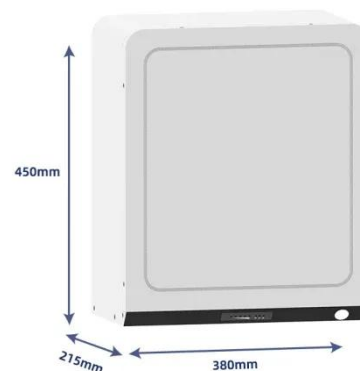

Selecting the Best Inverter Battery Cabinet for Your Energy Needs

The inverter battery cabinet, through its internal circuit design and control mechanism, can smooth the output of electrical energy, reduce fluctuations and interference, and ensure the stable ...