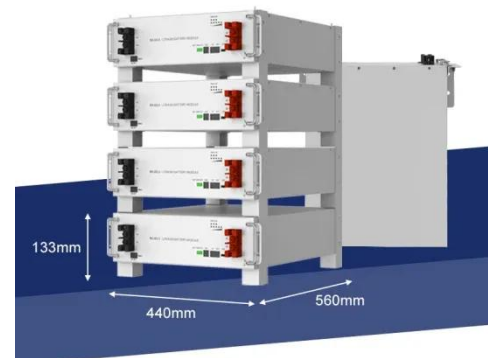

Can a 12V Inverter Run a TV, Fridge, or Other Household Devices?

So, can a 12V Inverter run your TV, fridge, or other household gadgets? Absolutely--if you pick an inverter with enough wattage and surge capacity, maintain a healthy battery bank, and pay ...

Inverter for Car: Everything You Need to Know Before You Plug In

Not every car power inverter is created equal, and the wrong choice can quickly lead to a dead battery, overheated wires, or fried electronics. Let's walk through how to choose an inverter that ...