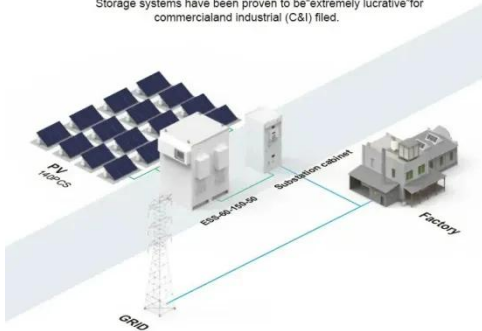

Cargo elevator solar cabinet system

BASIC APPLICATION

Track Type Cargo Elevator with Solar Charging System for Energy ...

A mobile aerial work platform with an electric self-propelled system and scissor arm structure. It enables operators to drive the lift independently and adjust the working height flexibly, ideal for indoor/outdoor ...

Solar Panel Lift

Specially designed with a custom carrier that functions as a cargo receptacle, GEDA's solar panel lift is a space-saving way to reach inaccessible loading areas.

Product Model

HJ-ESS-215A(100KW/215KWh)
HJ-ESS-115A(50KW 115KWh)

Dimensions

1600*1280*2200mm
1600*1200*2000mm

Rated Battery Capacity

215KWH/115KWH