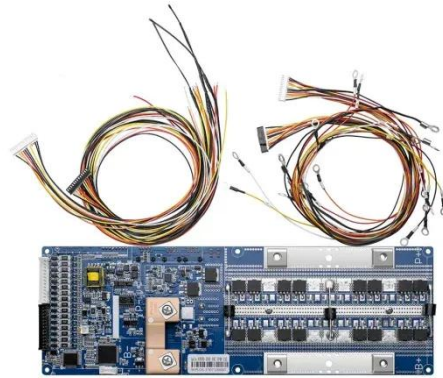

The outfit is inspired by the celestial maiden costumes depicted in the ...

Top 37 Switchgear Manufacturers in Philippines (2026) , ensun

The company specializes in providing industrial equipment and engineering services, including low voltage withdrawable switchgear models like GCK, GCS, and MNS, which are essential for reliable ...

Chinese Mountain Temple

Immerse your creations in the timeless beauty of ancient China with this detailed mountain temple environment. Featuring authentic architecture and serene mountain landscapes, this setting is ...