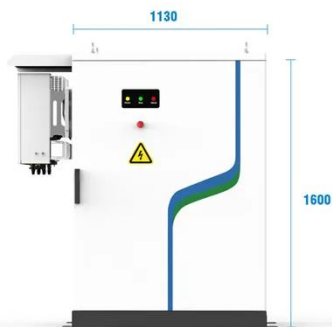

-   
PV / DG Application
-   
APP Intelligent Control
-   
Multi-Unit Parallel Expansion
-   
98.8% Max. Efficiency