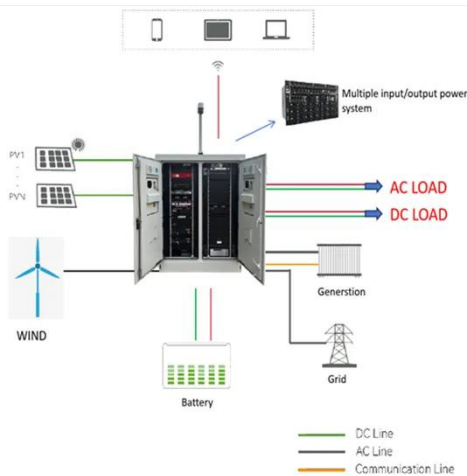

Solar Roof Fasteners Solutions

These include color steel tiles, galvanized steel, aluminum tiles, composite metal roof panels, and building-integrated BIPV metal structures. Whether it's a lightweight bracket, sealed underlayment, ...