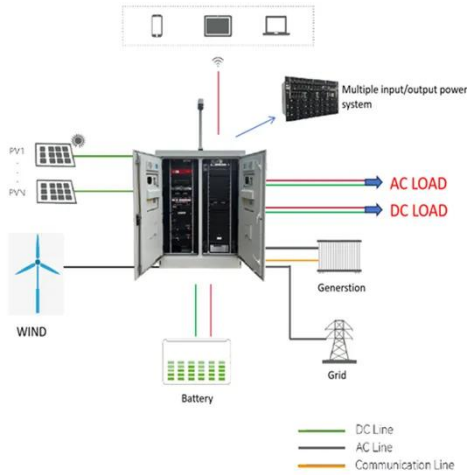

Communication Green Base Station Rectifier Module

Modular Telecom Rectifier System and its role in flexible power

This modular approach lets you bring new base stations online quickly, without interrupting your existing operations. You do not need to overhaul your entire infrastructure. Instead, ...

Telecom Rectifier Power Module R4850n6 Telecom Power Supply for

Telecom Rectifier Power Module R4850n6 Telecom Power Supply for Communication Base Station, Find Details and Price about Power Supply Module from Telecom Rectifier Power Module R4850n6 ...