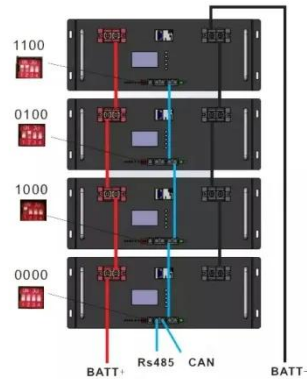

600mm Wide & 450mm Deep

Serveredge IP56 Rated Wall Mount cabinet / enclosures are designed for heavy duty outdoor applications to house sensitive data network equipment in the harshest environments. They are ...

600mm Wide x 600mm Deep Data Cabinets & Server Racks , Comms ...

The 12U 600mm Wide x 600mm Deep PI Data enclosure/cabinet has been designed to ensure maximum rigidity and weight loading without compromising the versatility of the solution.

600mm Wide 600mm Deep Racky Rax Wall Mounted Cabinet , 800mm x 600mm

Our range of 600mm wall mounted data cabinets have been designed with ease of installation and maintenance in mind. The high specification of the cabinet means it's suitable for almost any data ...