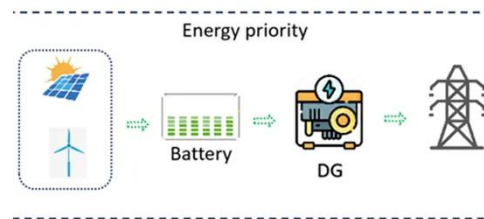

Cosda solar inverter monitoring

Cosda solar inverter monitoring

How to connect solar panels to Cosda , NenPower

Monitoring Through Inverter Settings: Utilizing the monitoring features embedded within the Cosda inverter provides real-time data regarding energy generation and system performance.

How to Set Up Solar Monitoring Across Inverter and Battery

Setting up solar monitoring for your inverter and battery system is a strategic step toward managing your energy effectively. It provides you with the insights needed to ensure your system ...

A Guide to Solar Monitoring Approaches (Part 1 of 2)

Overview solar plant monitoring has evolved over recent years. At its basic form, it was a way to see how much power a solar plant produced. Now, solar plant monitoring is a comprehensive, in-depth ...