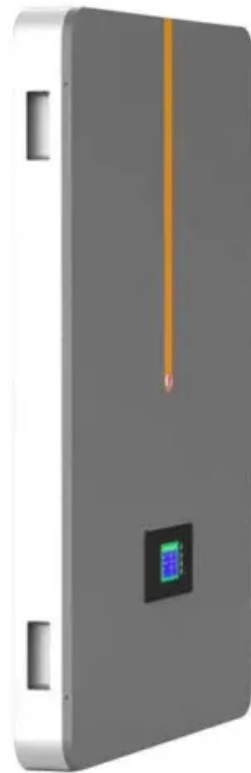

DC Service Quality for Telecommunication Energy Storage Cabinets in Farms

Overview

Solar Module systems combined with advanced energy storage provide reliable, uninterrupted power for off-grid telecom cabinets. Continuous power availability ensures network uptime and service quality in remote locations, even during grid failures or low sunlight. 5 percent of total electricity consumption in the United States¹ The EPA report further estimates that at the current trend, by 2011 the national energy consumption by servers and data. Telecom networks demand uninterrupted, high-efficiency power — from 5G small cells and BTS sites to core data hubs. DEWEN delivers complete power solutions, combining DC systems, AC UPS, and hybrid outdoor cabinets with batteries and monitoring, ensuring reliability across the entire telecom. Purcell Systems' solutions specifically address operators and service providers' needs for durable equipment enclosures, modular cabinets, advanced surge protection technology, optimal battery backup enclosures, superior power management, and complete climate control cabinets, for equipment. This is where energy-efficient outdoor telecom cabinets come in, playing a vital role in reducing energy use while maintaining high reliability and performance standards. By incorporating advanced cooling, intelligent monitoring, and efficient power systems, modern cabinets allow network operators. Discover AZE's advanced All-in-One Energy Storage Cabinet and BESS Cabinets – modular, scalable, and safe energy storage solutions. Featuring lithium-ion batteries, integrated thermal management, and smart BMS technology, these cabinets are perfect for grid-tied, off-grid, and microgrid.